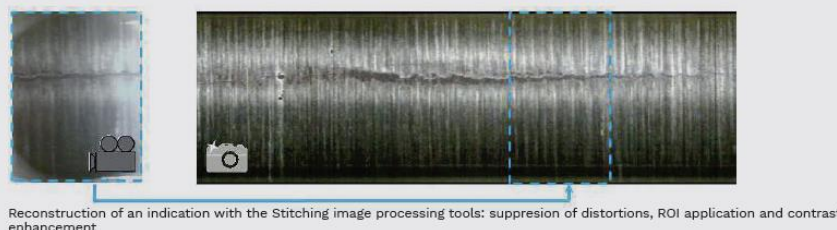

Solution

To enhance reliability and to speed up the inspection, Framatome developed and patented a software program allowing the movie acquired to "be unfolded" without sensitivity loss in a very large-size and unique image, on which it is possible to move and to zoom, in the same manner as in Google Maps.

It is also easy to size indications and to extract images of these indications whatever be their size and their position in reconstituted image.

Technical information

- Reconstruction without any loss of data and resolution
- Analysis tools available (zoom, distance measurement, inspection report print-out)
- Compatible with many video formats (plugin system - H.264, MJPEG, MPEG, AVI...)
- Easy and intuitive MMI
- I/O File size up to 4 G bytes

Customer benefits

- Creation of a unique C-Scan image corresponding to the complete area inspected
- Conservation of the qualified performances
- Drastic reduction of analysis duration
- High Quality image (suppression of distortion and aberrations)
- Decreased size of the data storage file
- Fully compatible with mechanized/automated inspection
- Upgradable by available software options (Automatic Evaluation, real time data acquisition)

Some examples of NDT applications

Your performance
is our everyday commitment

Contact: examination@framatome.com
www.framatome.com

The data and information contained herein are provided solely for illustration and informational purposes and create no legal obligations by Framatome. None of the information or data is intended by Framatome to be a representation or a warranty of any kind, expressed or implied, and Framatome assumes no liability for the use of or reliance on any information or data disclosed in this document. © 2019 Framatome. All rights reserved.