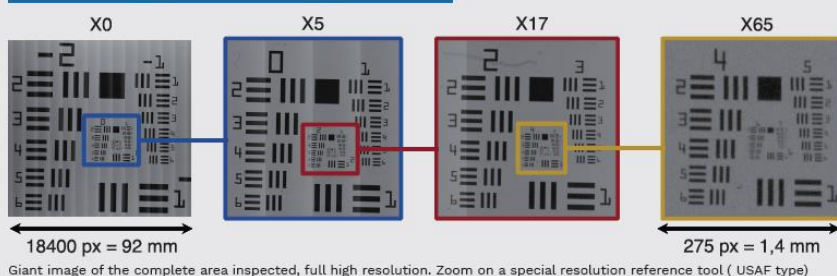

Solution

To enhance reliability and to speed up the inspection, Framatome developed and patented a software program allowing the movie acquired to "be unfolded" without sensitivity loss in a very large-size and unique image, on which it is possible to move and to zoom, in the same manner as in Google Maps.

It is also easy to size indications and to extract images of these indications whatever be their size and their position in reconstituted image.

Technical information

- Reconstruction without any loss of data and resolution
- Analysis tools available (zoom, distance measurement, inspection report print-out)
- Compatible with many video formats (plugin system - H.264, MJPEG, MPEG, AVI...)
- Easy and intuitive MMI
- I/O File size up to 4 G bytes

Customer benefits

- Creation of a unique C-Scan image corresponding to the complete area inspected
- Conservation of the qualified performances
- Drastic reduction of analysis duration
- High Quality image (suppression of distortion and aberrations)
- Decreased size of the data storage file
- Fully compatible with mechanized/automated inspection
- Upgradable by available software options (Automatic Evaluation, real time data acquisition)

Some examples of NDT applications

Your performance
is our everyday commitment

Contact: examination@framatome.com
www.framatome.com

The data and information contained herein are provided solely for illustration and informational purposes and create no legal obligations by Framatome. None of the information or data is intended by Framatome to be a representation or a warranty of any kind, expressed or implied, and Framatome assumes no liability for the use of or reliance on any information or data disclosed in this document. © 2019 Framatome. All rights reserved.